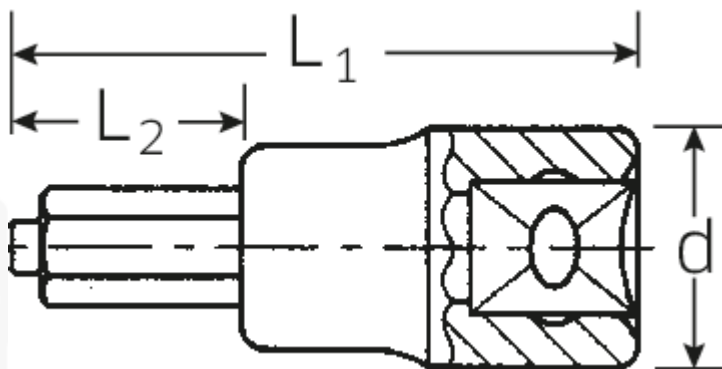

INHEX socket

54IC

Art.No. **03070012**
GTIN **4018754006519**
Model **54 IC 12**

Label. INHEX socket 1/2" 12mm L.60mm

- Features.**
- for hexagon socket head screws with guide pin
 - Chrome Alloy Steel, chrome plated

Technical Drawing.

Technical Attributes.

Output profile	Hex
Output hex. outside (mm)	12 mm
Drive square internal (inch)	1/2"
d	23,7 mm
L1	60 mm
L2	20 mm

Logistics data.

Length (IFS)	60
Width (IFS)	24
Height (IFS)	24
Length (packed, mm)	90
Width (packed, mm)	90
Height (packed, mm)	24
Volume (packed, mm)	0.1944 dm ³
Code	03070012
Weight (gross, kg)	0,590
Weight PAP (kg)	0,000
Weight PVC (kg)	0,006
GTIN	4018754006519
Country of origin	GERMANY
Region of origin	Nordrhein-Westfalen
WEEE/Electrical Act	nicht ear-pflichtig
Customs tariff no.	82042000
Numbers of content units per order units	5
Weight	120 g

Variants.

Code	Article number (ERP)	Article description (Autom._)	GTIN
03070005	54 IC 5	INHEX socket 1/2" 5mm L.60mm	4018754006472
03070006	54 IC 6	INHEX socket 1/2" 6mm L.60mm	4018754006489
03070008	54 IC 8	INHEX socket 1/2" 8mm L.60mm	4018754006496
03070010	54 IC 10	INHEX socket 1/2" 10mm L.60mm	4018754006502
03070012	54 IC 12	INHEX socket 1/2" 12mm L.60mm	4018754006519
03070014	54 IC 14	INHEX socket 1/2" 14mm L.60mm	4018754006526