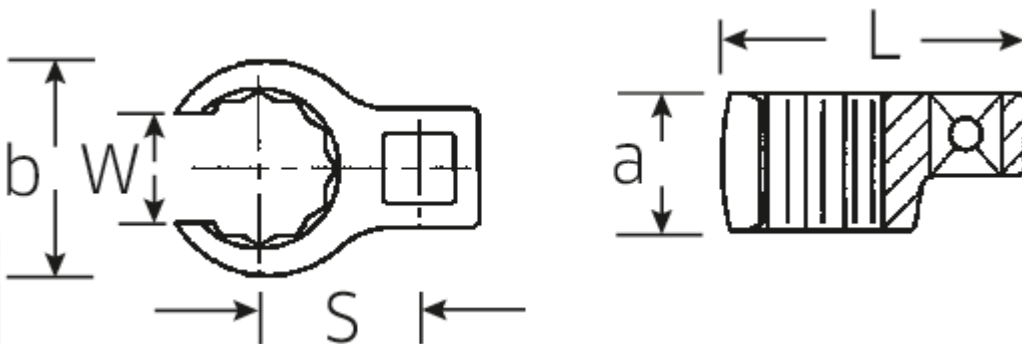

Technical Drawing.

Technical Attributes.

a 13,5 mm

Logistics data.

Length (IFS) 28