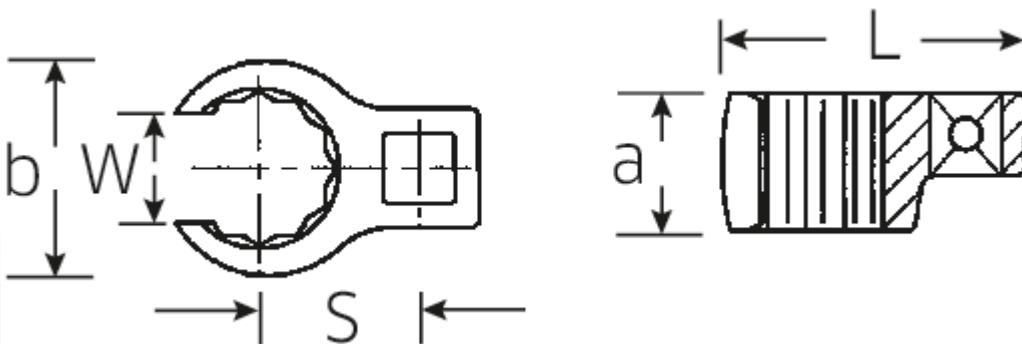

Technical Drawing.

Technical Attributes.

a 17,5 mm

Logistics data.

Length (IFS) 35