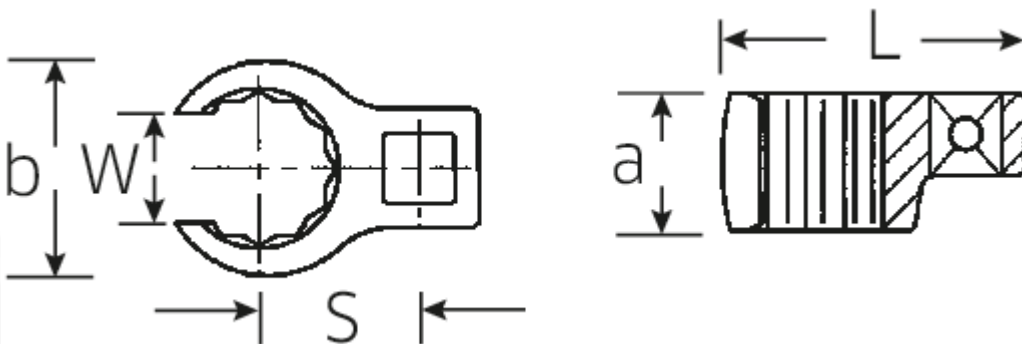

Technical Drawing.

Technical Attributes.

a 14 mm

Logistics data.

Length (IFS) 32