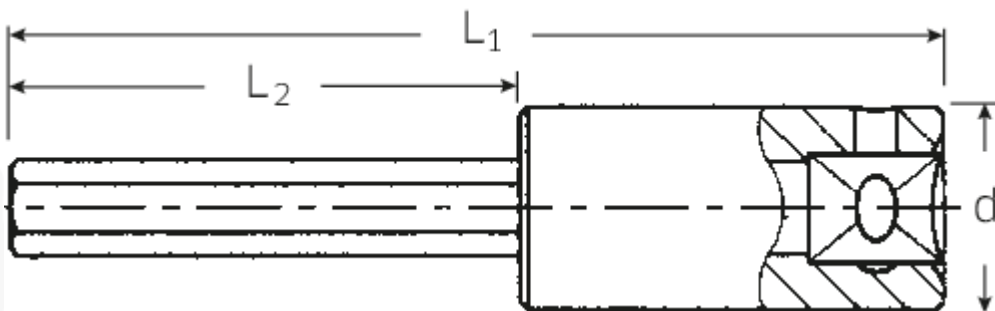

## INHEX socket

44a

Art.No. **01450007**  
GTIN **4018754126910**  
Model **44 A 7/64**

**Label.** INHEX socket 1/4" 7/64" L.55mm

**Features.**

- for socket head screws
- DIN 7422
- Chrome Alloy Steel, chrome plated

## Technical Attributes.

Output profile	Hexagon
Output hex outside (inch)	7/64"
Drive square internal (inch)	1/4"
d	10,7 mm
L1	55 mm
L2	30 mm

## Logistics data.

Length (IFS)	55
Width (IFS)	11
Height (IFS)	11
Length (packed, mm)	100
Width (packed, mm)	60
Height (packed, mm)	11
Volume (packed, mm)	0.066 dm <sup>3</sup>
Code	01450007
Weight (gross, kg)	0,088
Weight PAP (kg)	0,000
Weight PVC (kg)	0,003
GTIN	4018754126910
Country of origin	GERMANY
Region of origin	Nordrhein-Westfalen
WEEE/Electrical Act	nicht ear-pflichtig
Customs tariff no.	82042000
Numbers of content units per order units	5
Weight	17 g