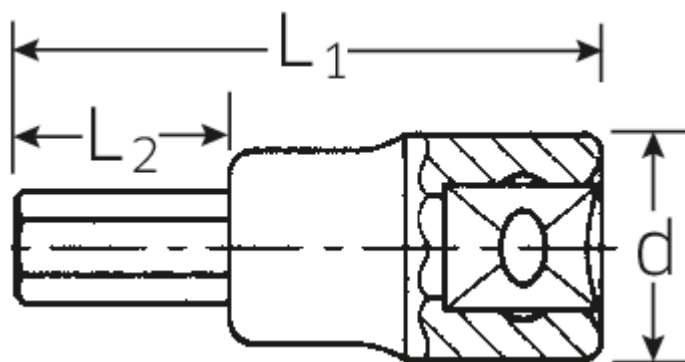

INHEX socket

54

Art.No. **03050019**
GTIN **4018754006328**
Model **54 19**

Label. INHEX socket 1/2" 19mm L.60mm

Features.

- for hexagon socket head screws
- DIN 7422
- Chrome Alloy Steel, chrome plated

Advantages.

Ideal for a wide range of car, bicycle, motorcycle, and industrial jobs

Robust quality tool for the professional user – Made in Germany

Technical Drawing.

Technical Attributes.

Output profile	Hex
Output hex. outside (mm)	19 mm
Drive square internal (inch)	1/2"
d	31 mm
L1	60 mm
L2	20 mm

Logistics data.

Length (IFS)	60
Width (IFS)	31
Height (IFS)	31
Length (packed, mm)	150
Width (packed, mm)	100
Height (packed, mm)	31
Volume (packed, mm)	0.465 dm ³
Code	03050019
Weight (gross, kg)	1,220
Weight PAP (kg)	0,000
Weight PVC (kg)	0,007
GTIN	4018754006328
Country of origin	GERMANY
Region of origin	Nordrhein-Westfalen
WEEE/Electrical Act	nicht ear-pflichtig
Customs tariff no.	82042000
Numbers of content units per order units	5
Weight	242 g

Variants.

Code	Article number (ERP)	Article description (Autom._)	GTIN
03050004	54 4	IN HEX socket 1/2" 4mm L.60mm	4018754006236
03050005	54 5	IN HEX socket 1/2" 5mm L.60mm	4018754006243

03050006	54 6	INHEX socket 1/2" 6mm L.60mm	4018754006250
03050007	54 7	INHEX socket 1/2" 7mm L.60mm	4018754006267
03050008	54 8	INHEX socket 1/2" 8mm L.60mm	4018754006274
03050010	54 10	INHEX socket 1/2" 10mm L.60mm	4018754006281
03050012	54 12	INHEX socket 1/2" 12mm L.60mm	4018754006298
03050014	54 14	INHEX socket 1/2" 14mm L.60mm	4018754006304
03050017	54 17	INHEX socket 1/2" 17mm L.60mm	4018754006311
03050019	54 19	INHEX socket 1/2" 19mm L.60mm	4018754006328