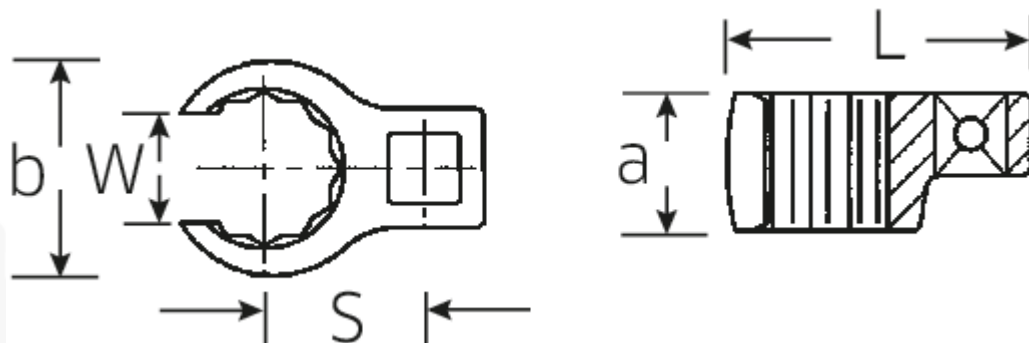

## CROW-RING-Schlüssel, zöllig

440a

Art.No. 03490064  
GTIN 4018754008490  
Model 440 A 1 1/2

**Bezeichnung.** 1/2" CROW-RING-Schlüssel SW 1 1/2" L.68,1mm

**Eigenschaften.**

- Chrome-Alloy-Steel, verchromt
- Achtung! Veränderte Einstellwerte am Drehmomentschlüssel
- Gr. 3/8: für Volvo Flugmotor, Typ "JAS"

## Technische Zeichnung.

## Technische Attribute.

a 24 mm

## Varianten.

Code	Artikelnr (ERP)	Bezeichnung	GTIN
01490024	440 A 3/8	1/4" CROW-RING-Schlüssel SW 3/8" L.28,4mm	4018754116805
01490028	440 A 7/16	1/4" CROW-RING-Schlüssel SW 7/16" L.28mm	4018754001460
01490032	440 A 1/2	1/4" CROW-RING-Schlüssel SW 1/2" L.30,5mm	4018754001477
01490034	440 A 9/16	1/4" CROW-RING-Schlüssel SW 9/16" L.31,7mm	4018754001484
02490036	440 A 5/8	3/8" CROW-RING-Schlüssel SW 5/8" L.36,5mm	4018754004546
02490038	440 A 11/16	3/8" CROW-RING-Schlüssel SW 11/16" L.39,2mm	4018754004553
02490040	440 A 3/4	3/8" CROW-RING-Schlüssel SW 3/4" L.40,9mm	4018754004560
02490042	440 A 13/16	3/8" CROW-RING-Schlüssel SW 13/16" L.42,9mm	4018754004577
02490044	440 A 7/8	3/8" CROW-RING-Schlüssel SW 7/8" L.45,2mm	4018754004584
02490046	440 A 15/16	3/8" CROW-RING-Schlüssel SW 15/16" L.47,2mm	4018754004591
02490048	440 A 1	3/8" CROW-RING-Schlüssel SW 1" L.49,3mm	4018754004607