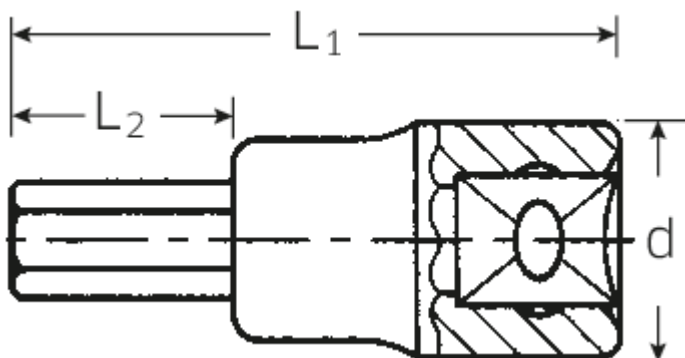

## INHEX socket

49a

Art.No. 02450024  
GTIN 4018754004539  
Model 49 A 3/8

**Label.** INHEX socket 3/8" 3/8" L.52mm

**Features.**

- for socket head screws
- DIN 7422
- Chrome Alloy Steel, chrome plated

## Technical Drawing.

## Technical Attributes.

<b>Output profile</b>	Hexagon
<b>Output hex outside (inch)</b>	3/8"
<b>Drive square internal (inch)</b>	3/8"
<b>d</b>	17,8 mm
<b>L1</b>	52 mm
<b>L2</b>	20 mm

## Logistics data.

<b>Length (IFS)</b>	52
<b>Width (IFS)</b>	19
<b>Height (IFS)</b>	19
<b>Length (packed, mm)</b>	90
<b>Width (packed, mm)</b>	60
<b>Height (packed, mm)</b>	20
<b>Volume (packed, mm)</b>	0.108 dm <sup>3</sup>
<b>Code</b>	02450024
<b>Weight (gross, kg)</b>	0,311
<b>Weight PAP (kg)</b>	0,000
<b>Weight PVC (kg)</b>	0,005
<b>GTIN</b>	4018754004539
<b>Country of origin</b>	GERMANY
<b>Region of origin</b>	Nordrhein-Westfalen
<b>WEEE/Electrical Act</b>	nicht ear-pflichtig
<b>Customs tariff no.</b>	82042000
<b>Numbers of content units per order units</b>	5
<b>Weight</b>	61 g