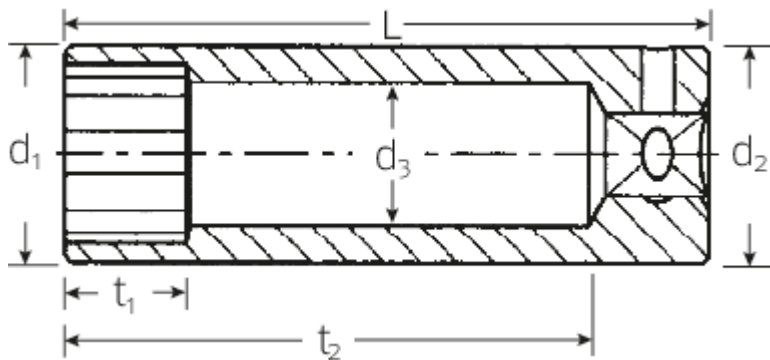

Technologies and features.

High Performance Quality (HPQ®)

High-performance steel, extremely resilient, yet thin-walled and ideal for working in confined spaces.

Technical Drawing.

Technical Attributes.

Output profile	Double hexagon AS-drive
Drive square internal (inch)	1/4"
d1	8,6 mm
d2	10,7 mm
d3	5 mm
Length mm (L)	31,8 mm
Size [inch]	7/32 "
t1	6 mm
t2	23,8 mm

Logistics data.

Length (IFS)	32
Width (IFS)	11
Height (IFS)	11
Length (packed, mm)	90
Width (packed, mm)	50
Height (packed, mm)	18
Volume (packed, mm)	0.081 dm ³
Code	01650014
Weight (gross, kg)	0,120
Weight PAP (kg)	0,000
Weight PVC (kg)	0,003
GTIN	4018754001743
Country of origin	GERMANY
Region of origin	Nordrhein-Westfalen
WEEE/Electrical Act	nicht ear-pflichtig
Customs tariff no.	82042000
Numbers of content units per order units	10
Weight	12 g