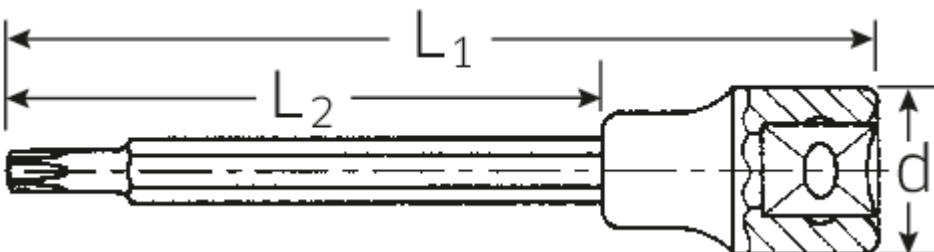

Screwdriver socket

1054TX/2054TX

Art.No. **03131460**
GTIN **4018754006861**
Model **1054 TX T 60**

Label. 1/2" Screwdriver socket L.140mm

- Features.**
- for inside TORX® screws
 - extra long
 - Chrome Alloy Steel, chrome plated

Technical Drawing.

Technical Attributes.

Output profile TORX®

Logistics data.

Length (IFS) 140

Drive square internal (inch)	1/2"	Width (IFS)	24
d	23,7 mm	Height (IFS)	24
Size Output profile	T60	Length (packed, mm)	175
L1	140 mm	Width (packed, mm)	103
L2	100 mm	Height (packed, mm)	30
Length mm (L)	140 mm	Volume (packed, mm)	0.54075 dm ³
		Code	03131460
		Weight (gross, kg)	1,105
		Weight PAP (kg)	0,000
		Weight PVC (kg)	0,009
		GTIN	4018754006861
		Country of origin	GERMANY
		Region of origin	Nordrhein-Westfalen
		WEEE/Electrical Act	nicht ear-pflichtig
		Customs tariff no.	82042000
		Numbers of content units per order units	5
		Weight	221 g