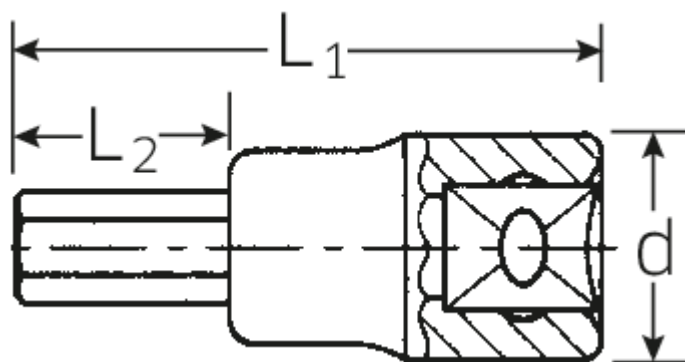

INHEX socket

54

Art.No. **03050017**
GTIN **4018754006311**
Model **54 17**

Label. INHEX socket 1/2" 17mm L.60mm

Features.

- for hexagon socket head screws
- DIN 7422
- Chrome Alloy Steel, chrome plated

Advantages.

Ideal for a wide range of car, bicycle, motorcycle, and industrial jobs

Robust quality tool for the professional user – Made in Germany

Technical Drawing.

Technical Attributes.

Output profile	Hex
Output hex. outside (mm)	17 mm
Drive square internal (inch)	1/2"
d	27,5 mm
L1	60 mm
L2	20 mm

Logistics data.

Length (IFS)	60
Width (IFS)	28
Height (IFS)	28
Length (packed, mm)	150
Width (packed, mm)	100
Height (packed, mm)	28
Volume (packed, mm)	0.42 dm ³
Code	03050017
Weight (gross, kg)	0,930
Weight PAP (kg)	0,000
Weight PVC (kg)	0,007
GTIN	4018754006311
Country of origin	GERMANY
Region of origin	Nordrhein-Westfalen
WEEE/Electrical Act	nicht ear-pflichtig
Customs tariff no.	82042000
Numbers of content units per order units	5
Weight	186 g