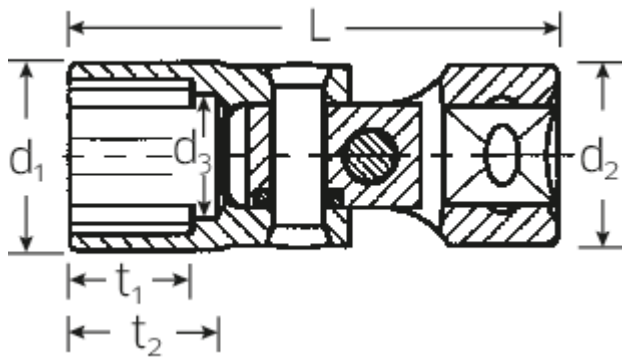

UNIFLEX socket

47a

Art.No. 02440020
GTIN 4018754173617
Model 47 A 5/16

Label. 3/8" UNIFLEX socket size 5/16" L.45,5mm

Features.

- SAE AS 954-E
- HPQ® high performance steel, chrome plated

Advantages.

SAE AS 954-E

High-performance steel, extremely resilient, yet thin-walled and ideal for working in confined spaces.

Technical Drawing.

Technical Attributes.

Output profile	Double hexagon AS-drive
Drive square internal (inch)	3/8"
d1	11,7 mm
d2	17,5 mm
d3	7 mm
Length mm (L)	45,5 mm
Size [inch]	5/16 "
t1	7 mm
t2	12,5 mm

Logistics data.

Length (IFS)	45
Width (IFS)	17
Height (IFS)	17
Length (packed, mm)	50
Width (packed, mm)	20
Height (packed, mm)	20
Volume (packed, mm)	0.02 dm ³
Code	02440020
Weight (gross, kg)	0,050
Weight PAP (kg)	0,000
Weight PVC (kg)	0,002
GTIN	4018754173617
Country of origin	GERMANY
Region of origin	Nordrhein-Westfalen
WEEE/Electrical Act	nicht ear-pflichtig
Customs tariff no.	82042000
Numbers of content units per order units	1
Weight	50 g