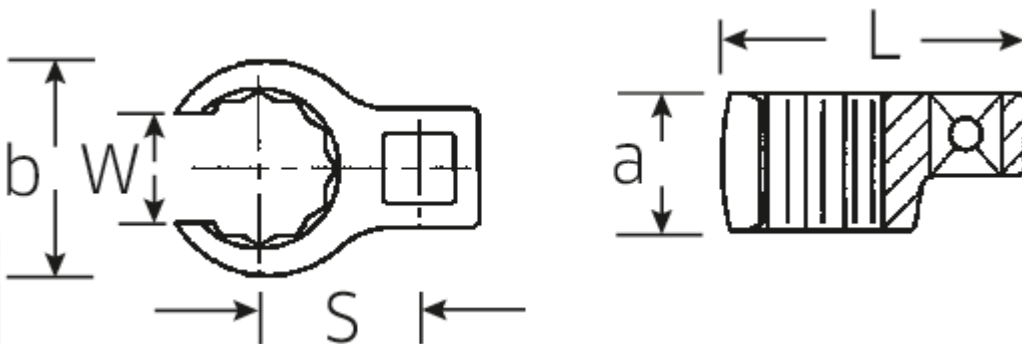

Technical Drawing.

Technical Attributes.

a 27,5 mm

Logistics data.

Length (IFS) 82