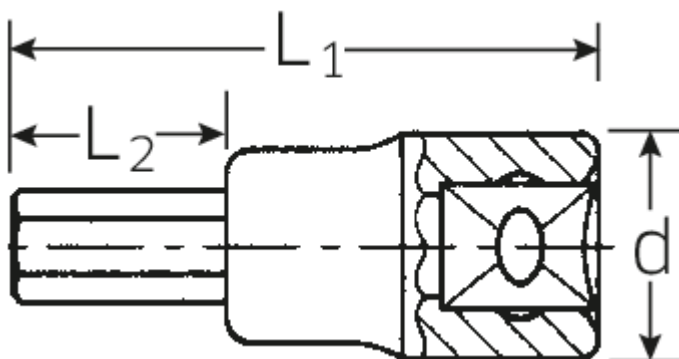

## INHEX socket

54a

Art.No. 03450036  
GTIN 4018754008438  
Model 54 A 5/8

**Label.** INHEX socket 1/2" 5/8" L.60mm

**Features.**

- for hexagon socket head screws
- DIN 7422
- Chrome Alloy Steel, chrome plated

## Technical Drawing.

## Technical Attributes.

<b>Output profile</b>	Hexagon
<b>Output hex outside (inch)</b>	5/8"
<b>Drive square internal (inch)</b>	1/2"
<b>d</b>	27,5 mm
<b>L1</b>	60 mm
<b>L2</b>	20 mm

## Logistics data.

<b>Length (IFS)</b>	60
<b>Width (IFS)</b>	27
<b>Height (IFS)</b>	27
<b>Length (packed, mm)</b>	85
<b>Width (packed, mm)</b>	80
<b>Height (packed, mm)</b>	54
<b>Volume (packed, mm)</b>	0.3672 dm <sup>3</sup>
<b>Code</b>	03450036
<b>Weight (gross, kg)</b>	0,845
<b>Weight PAP (kg)</b>	0,000
<b>Weight PVC (kg)</b>	0,006
<b>GTIN</b>	4018754008438
<b>Country of origin</b>	GERMANY
<b>Region of origin</b>	Nordrhein-Westfalen
<b>WEEE/Electrical Act</b>	nicht ear-pflichtig
<b>Customs tariff no.</b>	82042000
<b>Numbers of content units per order units</b>	5
<b>Weight</b>	169 g