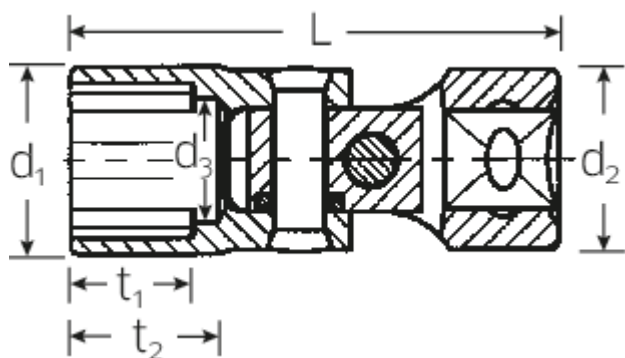

## UNIFLEX socket

47a

Art.No. 02440032  
GTIN 4018754004423  
Model 47 A 1/2

**Label.** 3/8" UNIFLEX socket size 1/2" L.47,5mm

**Features.**

- SAE AS 954-E
- HPQ® high performance steel, chrome plated

## Technical Attributes.

Output profile	Double hexagon AS-drive
Drive square internal (inch)	3/8"
d1	18,3 mm
d2	17,5 mm
d3	11,5 mm
Length mm (L)	47,5 mm
Size [inch]	1/2 "
t1	11,5 mm
t2	14 mm

## Logistics data.

Length (IFS)	45
Width (IFS)	20
Height (IFS)	20
Length (packed, mm)	46
Width (packed, mm)	21
Height (packed, mm)	21
Volume (packed, mm)	0.020286 dm <sup>3</sup>
Code	02440032
Weight (gross, kg)	0,050
Weight PAP (kg)	0,000
Weight PVC (kg)	0,002
GTIN	4018754004423
Country of origin	GERMANY
Region of origin	Nordrhein-Westfalen
WEEE/Electrical Act	nicht ear-pflichtig
Customs tariff no.	82042000
Numbers of content units per order units	1
Weight	57 g