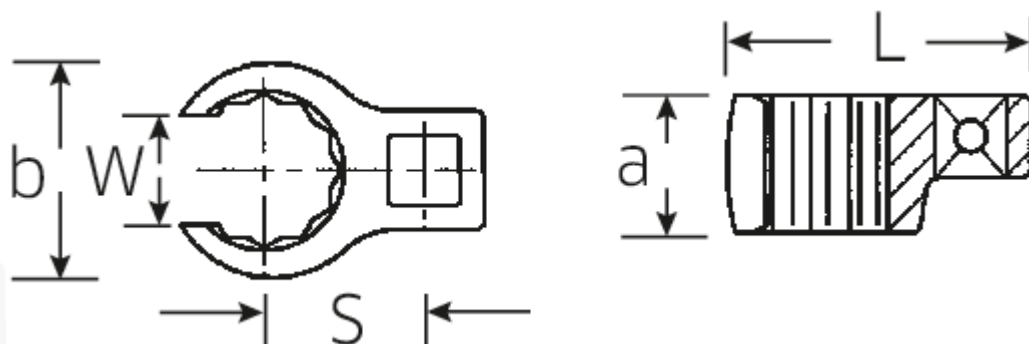

## CROW-RING-Schlüssel, metrisch

440

Art.No. 02190019  
GTIN 4018754003419  
Model 440 19

**Bezeichnung.** 3/8" CROW-FOOT-Schlüssel SW 19mm L.40,5mm

**Eigenschaften.**

- Chrome-Alloy-Steel, verchromt
- Achtung! Veränderte Einstellwerte am Drehmomentschlüssel

## Technische Zeichnung.

## Technische Attribute.

a 18,5 mm

## Varianten.

Code	Artikelnr (ERP)	Bezeichnung	GTIN
01190008	440 8	1/4" CROW-FOOT-Schlüssel SW 8mm L.23,8mm	4018754149094
01190009	440 9	1/4" CROW-FOOT-Schlüssel SW 9mm L.28,5mm	4018754140985
01190010	440 10	1/4" CROW-FOOT-Schlüssel SW 10mm L.28,4mm	4018754000739
01190011	440 11	1/4" CROW-FOOT-Schlüssel SW 11mm L.28mm	4018754149100
01190012	440 12	1/4" CROW-FOOT-Schlüssel SW 12mm L.30,8mm	4018754000746
01190013	440 13	1/4" CROW-FOOT-Schlüssel SW 13mm L.32mm	4018754102099
01190014	440 14	1/4" CROW-FOOT-Schlüssel SW 14mm L.31,7mm	4018754000753
02190015	440 15	3/8" CROW-FOOT-Schlüssel SW 15mm L.36,5mm	4018754141029
02190016	440 16	3/8" CROW-FOOT-Schlüssel SW 16mm L.36,1mm	4018754003389
02190017	440 17	3/8" CROW-FOOT-Schlüssel SW 17mm L.39,2mm	4018754003396
02190018	440 18	3/8" CROW-FOOT-Schlüssel SW 18mm L.40,8mm	4018754003402
02190019	440 19	3/8" CROW-FOOT-Schlüssel SW 19mm L.40,5mm	4018754003419
02190020	440 20	3/8" CROW-FOOT-Schlüssel SW 20mm L.42,9mm	4018754141036
02190021	440 21	3/8" CROW-FOOT-Schlüssel SW 21mm L.42,8mm	4018754003426
02190022	440 22	3/8" CROW-FOOT-Schlüssel SW 22mm L.45,3mm	4018754003433
02190023	440 23	3/8" CROW-FOOT-Schlüssel SW 23mm L.47,5mm	4018754141043
02190024	440 24	3/8" CROW-FOOT-Schlüssel SW 24mm L.47,3mm	4018754003440