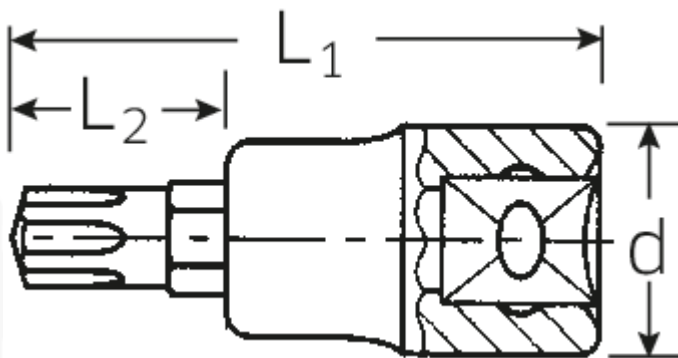

Screwdriver socket

54CV

Art.No. **03090010**
GTIN **4018754006601**
Model **54 CV M 10**

Label. 1/2" Screwdriver socket Ribe-CV® L.60mm

Features.

- for spline socket head screws (Ribe-CV®)
- Chrome Alloy Steel, chrome plated

Technical Drawing.

Technical Attributes.

Drive square internal (inch)	1/2"
d	22,7 mm
Size Output profile	M10
L1	60 mm
L2	22 mm

Logistics data.

Length (IFS)	61
Width (IFS)	23
Height (IFS)	23
Length (packed, mm)	100
Width (packed, mm)	90
Height (packed, mm)	23
Volume (packed, mm)	0.207 dm ³
Code	03090010
Weight (gross, kg)	0,479
Weight PAP (kg)	0,000
Weight PVC (kg)	0,006
GTIN	4018754006601
Country of origin	GERMANY
Region of origin	Nordrhein-Westfalen
WEEE/Electrical Act	nicht ear-pflichtig
Customs tariff no.	82042000
Numbers of content units per order units	5
Weight	95 g

Variants.

Code	Article number (ERP)	Article description (Autom._)	GTIN
03090005	54 CV M 5	1/2" Screwdriver socket Ribe-CV® L.60mm	4018754006571
03090006	54 CV M 6	1/2" Screwdriver socket Ribe-CV® L.60mm	4018754006588
03090007	54 CV M 7	1/2" Screwdriver socket Ribe-CV® L.60mm	4018754108596
03090008	54 CV M 8	1/2" Screwdriver socket Ribe-CV® L.60mm	4018754006595
03090009	54 CV M 9	1/2" Screwdriver socket Ribe-CV® L.60mm	4018754108602
03090010	54 CV M 10	1/2" Screwdriver socket Ribe-CV® L.60mm	4018754006601
03090012	54 CV M 12	1/2" Screwdriver socket Ribe-CV® L.60mm	4018754006618
03090013	54 CV M 13	1/2" Screwdriver socket Ribe-CV® L.60mm	4018754108619
03090014	54 CV M 14	1/2" Screwdriver socket Ribe-CV® L.60mm	4018754006625
03090016	54 CV M 16	1/2" Screwdriver socket Ribe-CV® L.63mm	4018754006632