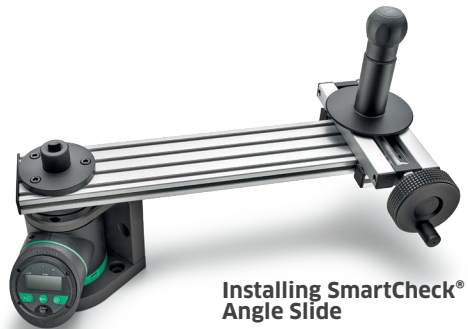

Printed in Germany - Copyright by STAHLWILLE Eduard Wille GmbH & Co. KG,
Wuppertal - 0,2/02/21 SW

**Installing SmartCheck®
Angle Slide**

Instructions