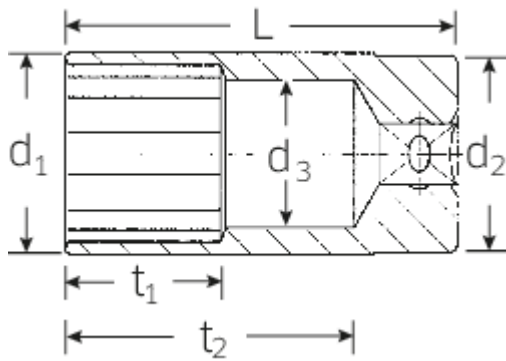

Socket

51

Art.No. **03020216**
GTIN **4018754005741**
Model **51 16-5/8**

Label. 1/2" Socket size 16-5/8mm/" L.83mm

Features.

- extra deep
- DIN 3124/ISO 2725-1, DIN EN 3710, DIN EN 3709, ASME B 107.5M
- HPQ® high performance steel, chrome plated

Technical Drawing.

Technical Attributes.

Output profile	Double hexagon AS-drive
Drive square internal (inch)	1/2"
d1	22,4 mm
d2	23,7 mm
d3	15,4 mm
Length mm (L)	83 mm
Size [mm and Inch]	16-5/8
t1	19 mm
t2	64,5 mm

Logistics data.

Length (IFS)	83
Width (IFS)	24
Height (IFS)	24
Length (packed, mm)	121
Width (packed, mm)	85
Height (packed, mm)	50
Volume (packed, mm)	0.51425 dm ³
Code	03020216
Weight (gross, kg)	1,370
Weight PAP (kg)	0,000
Weight PVC (kg)	0,008
GTIN	4018754005741
Country of origin	GERMANY
Region of origin	Nordrhein-Westfalen
WEEE/Electrical Act	nicht ear-pflichtig
Customs tariff no.	82042000
Numbers of content units per order units	10
Weight	137 g