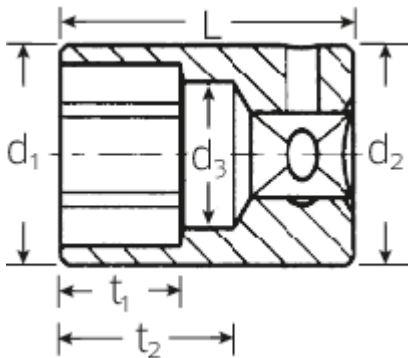

Technologies and features.

High Performance Quality (HPQ®)

High-performance steel, extremely resilient, yet thin-walled and ideal for working in confined spaces.

Technical Drawing.

Technical Attributes.

Output profile	Double hexagon AS-drive
Drive square internal (inch)	1/4"
d1	7,9 mm
d2	10,7 mm
d3	4 mm
Length mm (L)	23 mm
Size [mm]	5 mm
t1	4,5 mm
t2	15 mm

Logistics data.

Length (IFS)	23
Width (IFS)	11
Height (IFS)	11
Length (packed, mm)	80
Width (packed, mm)	50
Height (packed, mm)	18
Volume (packed, mm)	0.072 dm ³
Code	01030005
Weight (gross, kg)	0,093
Weight PAP (kg)	0,000
Weight PVC (kg)	0,002
GTIN	4018754000302
Country of origin	GERMANY
Region of origin	Nordrhein-Westfalen
WEEE/Electrical Act	nicht ear-pflichtig
Customs tariff no.	82042000
Numbers of content units per order units	10
Weight	9 g

Variants.

Code	Article number (ERP)	Article description (Autom.)	GTIN
01030005	40 D 5	1/4" Sockets size 5mm L.23mm	4018754000302
01030006	40 D 6	1/4" Sockets size 6mm L.23mm	4018754000319
01030007	40 D 7	1/4" Sockets size 7mm L.23mm	4018754000326
01030008	40 D 8	1/4" Sockets size 8mm L.23mm	4018754000333
01030009	40 D 9	1/4" Sockets size 9mm L.23mm	4018754000340
01030010	40 D 10	1/4" Sockets size 10mm L.23mm	4018754000357
01030011	40 D 11	1/4" Sockets size 11mm L.23mm	4018754000364
01030012	40 D 12	1/4" Sockets size 12mm L.23mm	4018754000371
01030013	40 D 13	1/4" Sockets size 13mm L.23mm	4018754000388
01030014	40 D 14	1/4" Sockets size 14mm L.24mm	4018754000395
01030055	40 D 5,5	1/4" Sockets size 5,5mm L.23mm	4018754000401