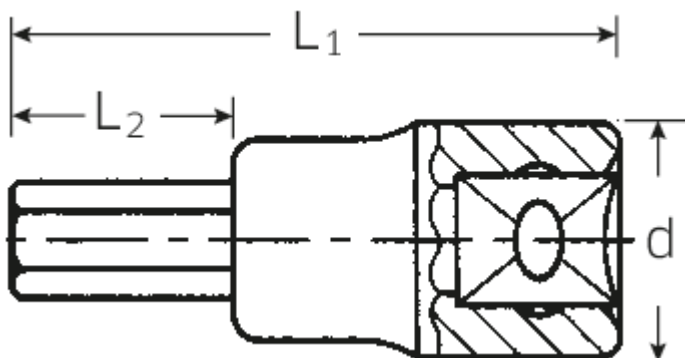

## INHEX socket

49a

Art.No. 02450010  
GTIN 4018754004485  
Model 49 A 5/32

**Label.** INHEX socket 3/8" 5/32" L.52mm

**Features.**

- for socket head screws
- DIN 7422
- Chrome Alloy Steel, chrome plated

## Technical Drawing.

## Technical Attributes.

<b>Output profile</b>	Hexagon
<b>Output hex outside (inch)</b>	5/32"
<b>Drive square internal (inch)</b>	3/8"
<b>d</b>	17,8 mm
<b>L1</b>	52 mm
<b>L2</b>	20 mm

## Logistics data.

<b>Length (IFS)</b>	52
<b>Width (IFS)</b>	19
<b>Height (IFS)</b>	19
<b>Length (packed, mm)</b>	80
<b>Width (packed, mm)</b>	60
<b>Height (packed, mm)</b>	19
<b>Volume (packed, mm)</b>	0.0912 dm <sup>3</sup>
<b>Code</b>	02450010
<b>Weight (gross, kg)</b>	0,206
<b>Weight PAP (kg)</b>	0,000
<b>Weight PVC (kg)</b>	0,003
<b>GTIN</b>	4018754004485
<b>Country of origin</b>	GERMANY
<b>Region of origin</b>	Nordrhein-Westfalen
<b>WEEE/Electrical Act</b>	nicht ear-pflichtig
<b>Customs tariff no.</b>	82042000
<b>Numbers of content units per order units</b>	5
<b>Weight</b>	40 g