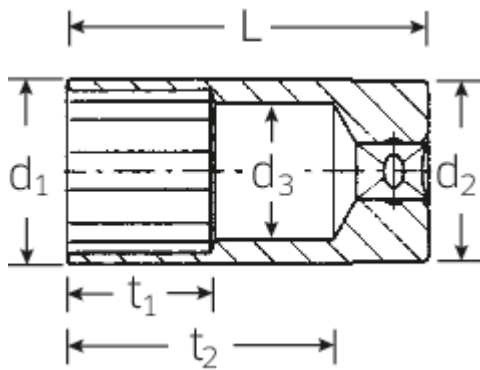

Socket

460a

Art.No. 02620020
GTIN 4018754005093
Model 460 A 5/16

Label. 3/8" Socket size 5/16" L.32mm

Features.

- SAE AS 954-E, S.B.A.C. AS 40610/40611, ASME B 107.1
- HPQ® high performance steel, chrome plated

Technical Drawing.

Technical Attributes.

Output profile	Double hexagon AS-drive
Drive square internal (inch)	3/8"
d1	11,5 mm
d2	16,5 mm
d3	7 mm
Length mm (L)	32 mm
Size [inch]	5/16 "
t1	8,5 mm
t2	20,5 mm

Logistics data.

Length (IFS)	33
Width (IFS)	17
Height (IFS)	17
Length (packed, mm)	80
Width (packed, mm)	50
Height (packed, mm)	17
Volume (packed, mm)	0.068 dm ³
Code	02620020
Weight (gross, kg)	0,110
Weight PAP (kg)	0,000
Weight PVC (kg)	0,003
GTIN	4018754005093
Country of origin	GERMANY
Region of origin	Nordrhein-Westfalen
WEEE/Electrical Act	nicht ear-pflichtig
Customs tariff no.	82042000
Numbers of content units per order units	5
Weight	22 g