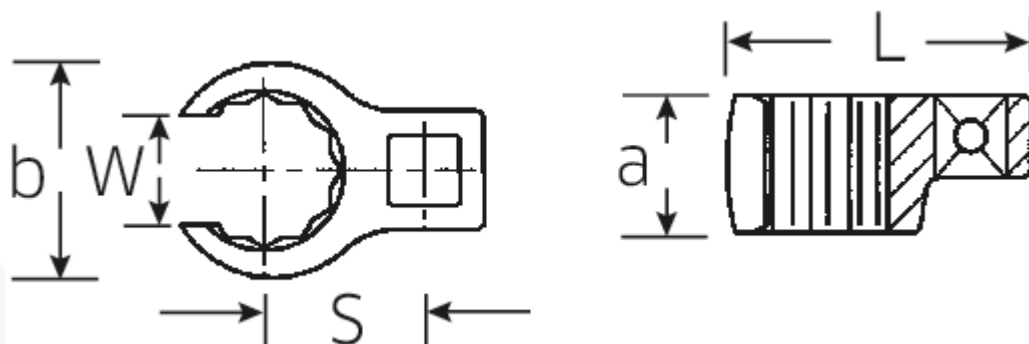

## CROW-RING-Schlüssel, metrisch

440

Art.No. 03190042  
GTIN 4018754141197  
Model 440 42

**Bezeichnung.** 1/2" CROW-FOOT-Schlüssel SW 42mm L.71mm

**Eigenschaften.**

- Chrome-Alloy-Steel, verchromt
- Achtung! Veränderte Einstellwerte am Drehmomentschlüssel

## Technische Zeichnung.

## Technische Attribute.

a 24,5 mm

## Varianten.

Code	Artikelnr (ERP)	Bezeichnung	GTIN
01190008	440 8	1/4" CROW-FOOT-Schlüssel SW 8mm L.23,8mm	4018754149094
01190009	440 9	1/4" CROW-FOOT-Schlüssel SW 9mm L.28,5mm	4018754140985
01190010	440 10	1/4" CROW-FOOT-Schlüssel SW 10mm L.28,4mm	4018754000739
01190011	440 11	1/4" CROW-FOOT-Schlüssel SW 11mm L.28mm	4018754149100
01190012	440 12	1/4" CROW-FOOT-Schlüssel SW 12mm L.30,8mm	4018754000746
01190013	440 13	1/4" CROW-FOOT-Schlüssel SW 13mm L.32mm	4018754102099
01190014	440 14	1/4" CROW-FOOT-Schlüssel SW 14mm L.31,7mm	4018754000753
02190015	440 15	3/8" CROW-FOOT-Schlüssel SW 15mm L.36,5mm	4018754141029
02190016	440 16	3/8" CROW-FOOT-Schlüssel SW 16mm L.36,1mm	4018754003389
02190017	440 17	3/8" CROW-FOOT-Schlüssel SW 17mm L.39,2mm	4018754003396
02190018	440 18	3/8" CROW-FOOT-Schlüssel SW 18mm L.40,8mm	4018754003402
02190019	440 19	3/8" CROW-FOOT-Schlüssel SW 19mm L.40,5mm	4018754003419
02190020	440 20	3/8" CROW-FOOT-Schlüssel SW 20mm L.42,9mm	4018754141036
02190021	440 21	3/8" CROW-FOOT-Schlüssel SW 21mm L.42,8mm	4018754003426
02190022	440 22	3/8" CROW-FOOT-Schlüssel SW 22mm L.45,3mm	4018754003433
02190023	440 23	3/8" CROW-FOOT-Schlüssel SW 23mm L.47,5mm	4018754141043
02190024	440 24	3/8" CROW-FOOT-Schlüssel SW 24mm L.47,3mm	4018754003440