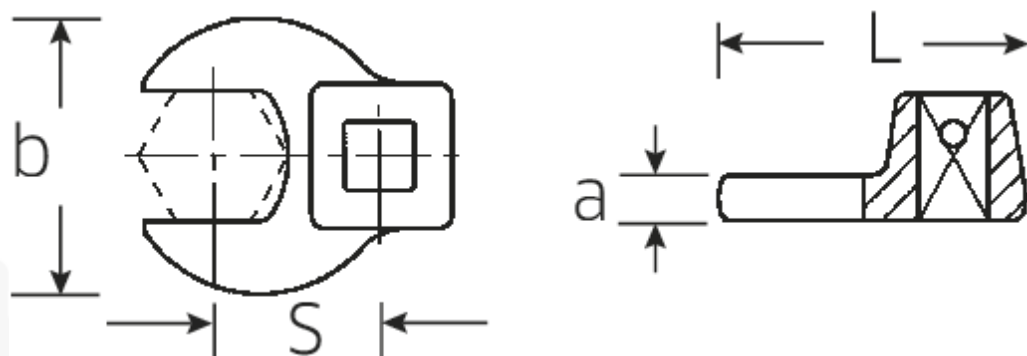

## CROW-FOOT-Schlüssel, zöllig

540a

Art.No. 02500060  
GTIN 4018754004768  
Model 540 A 1 3/8

**Bezeichnung.** 3/8" CROW-FOOT-Schlüssel SW 1 3/8" L.54,5mm

**Eigenschaften.**

- Chrome-Alloy-Steel, verchromt
- Achtung! Veränderte Einstellwerte am Drehmomentschlüssel

## Technische Zeichnung.

## Technische Attribute.

a 8 mm

## Varianten.

Code	Artikelnr (ERP)	Bezeichnung	GTIN
01500024	540 A 3/8	1/4" CROW-FOOT-Schlüssel SW 3/8" L.25,5mm	4018754173839
02500028	540 A 7/16	3/8" CROW-FOOT-Schlüssel SW 7/16" L.32mm	4018754004621
02500032	540 A 1/2	3/8" CROW-FOOT-Schlüssel SW 1/2" L.34,3mm	4018754004638
02500034	540 A 9/16	3/8" CROW-FOOT-Schlüssel SW 9/16" L.37,7mm	4018754004645
02500036	540 A 5/8	3/8" CROW-FOOT-Schlüssel SW 5/8" L.37,7mm	4018754004652
02500038	540 A 11/16	3/8" CROW-FOOT-Schlüssel SW 11/16" L.42,5mm	4018754004669
02500040	540 A 3/4	3/8" CROW-FOOT-Schlüssel SW 3/4" L.42,5mm	4018754004676
02500042	540 A 13/16	3/8" CROW-FOOT-Schlüssel SW 13/16" L.42,3mm	4018754004683
02500044	540 A 7/8	3/8" CROW-FOOT-Schlüssel SW 7/8" L.44,5mm	4018754004690
02500048	540 A 1	3/8" CROW-FOOT-Schlüssel SW 1" L.47mm	4018754004706
02500050	540 A 1 1/16	3/8" CROW-FOOT-Schlüssel SW 1 1/16" L.47mm	4018754004713