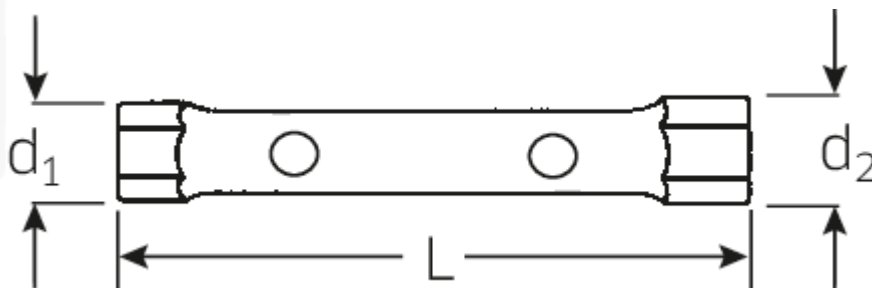

Box spanner

10750

Art.No. **43335560**

GTIN **4018754255078**

Model **10750 55 x 60 Rohrsteckschlüssel**

Label.

Box spanner size 55 x 60mm L.245mm

Features.

- DIN 896 Type B
- made of seamlessly drawn precision steel tubing
- recessed at both ends
- Chrome Alloy Steel, surface polished and chrome plated

Advantages.

DIN 896 Form B

Different lengths of the pivot pin allow variable leverage and adapted amount of torque.

The double socket spanners have two holes for the pivot pins.

The extended shape of the pipe double socket spanner serves as a practical handle and can therefore be used ideally even in narrow, space-limited work spaces.

Robust and durable made of high-quality Chrome-Alloy-Steel

Technical Drawing.

Technical Attributes.

d1	70 mm
d2	76 mm
Length mm (L)	245 mm
Size [mm]	55 x 60 mm

Logistics data.

Length (IFS)	250
Width (IFS)	67
Height (IFS)	67
Length (packed, mm)	260
Width (packed, mm)	155
Height (packed, mm)	70
Volume (packed, mm)	2.821 dm ³
Code	43335560
Weight (gross, kg)	2,374
Weight PAP (kg)	0,000
Weight PVC (kg)	0,000
GTIN	4018754255078
Country of origin	GERMANY
Region of origin	Nordrhein-Westfalen
WEEE/Electrical Act	nicht ear-pflichtig
Customs tariff no.	82041100
Numbers of content units per order units	2
Weight	1178 g