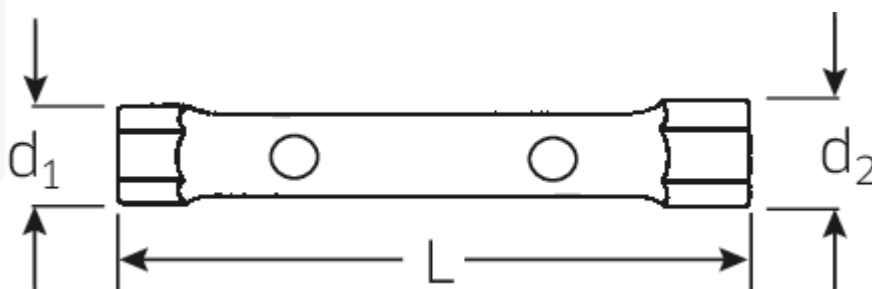

Box spanner

10750

Art.No. **43332426**

GTIN **4018754255009**

Model **10750 24 x 26 Rohrsteckschlüssel**

Label. Box spanner size 24 x 26mm L.190mm

- Features.**
- DIN 896 Type B
 - made of seamlessly drawn precision steel tubing
 - recessed at both ends
 - Chrome Alloy Steel, surface polished and chrome plated

Advantages.

DIN 896 Form B

Different lengths of the pivot pin allow variable leverage and adapted amount of torque.

The double socket spanners have two holes for the pivot pins.

The extended shape of the pipe double socket spanner serves as a practical handle and can therefore be used ideally even in narrow, space-limited work spaces.

Robust and durable made of high-quality Chrome-Alloy-Steel

Technical Drawing.

Technical Attributes.

d1	34,5 mm
d2	37 mm
Length mm (L)	190 mm
Size [mm]	24 x 26 mm

Logistics data.

Length (IFS)	182
Width (IFS)	31
Height (IFS)	31
Length (packed, mm)	183
Width (packed, mm)	150
Height (packed, mm)	31
Volume (packed, mm)	0.85095 dm ³
Code	43332426
Weight (gross, kg)	1,500
Weight PAP (kg)	0,000
Weight PVC (kg)	0,009
GTIN	4018754255009
Country of origin	GERMANY
Region of origin	Nordrhein-Westfalen
WEEE/Electrical Act	nicht ear-pflichtig
Customs tariff no.	82041100
Numbers of content units per order units	5
Weight	300 g