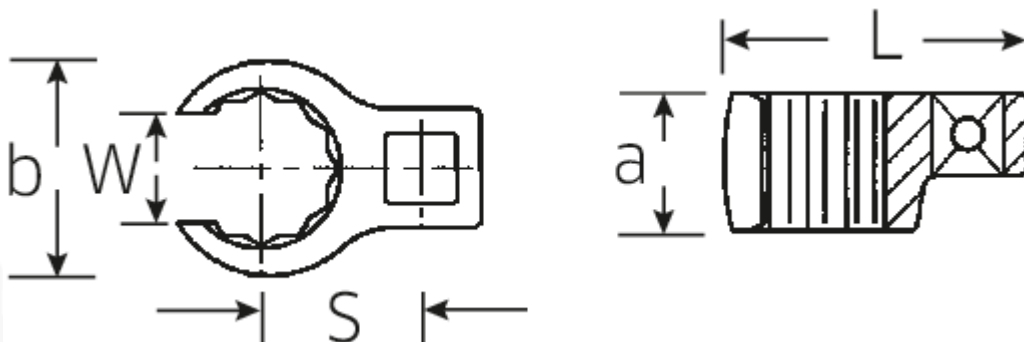

Technical Drawing.

Technical Attributes.

a 29,5 mm

Logistics data.

Length (IFS) 91