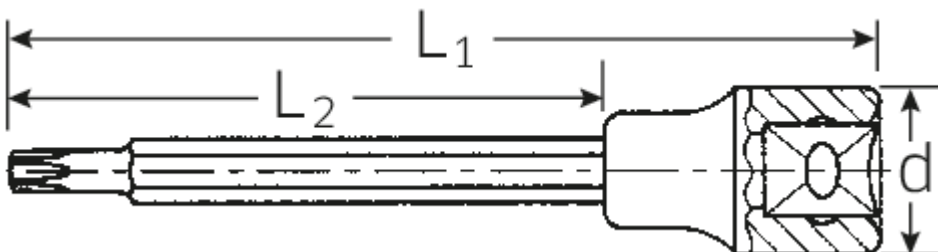

Screwdriver socket

1054TX/2054TX

Art.No. **03131240**
GTIN **4018754006809**
Model **1054 TX T 40**

Label. 1/2" Screwdriver socket L.120mm

Features.

- for inside TORX® screws
- extra long
- Chrome Alloy Steel, chrome plated

Technical Drawing.

Technical Attributes.

Output profile TORX®

Logistics data.

Length (IFS) 121

Drive square internal (inch)	1/2"	Width (IFS)	23
d	22,7 mm	Height (IFS)	23
Size Output profile	T40	Length (packed, mm)	160
L1	120 mm	Width (packed, mm)	90
L2	82 mm	Height (packed, mm)	23
Length mm (L)	121 mm	Volume (packed, mm)	0.3312 dm ³
		Code	03131240
		Weight (gross, kg)	0,505
		Weight PAP (kg)	0,000
		Weight PVC (kg)	0,007
		GTIN	4018754006809
		Country of origin	GERMANY
		Region of origin	Nordrhein-Westfalen
		WEEE/Electrical Act	nicht ear-pflichtig
		Customs tariff no.	82042000
		Numbers of content units per order units	5
		Weight	100 g