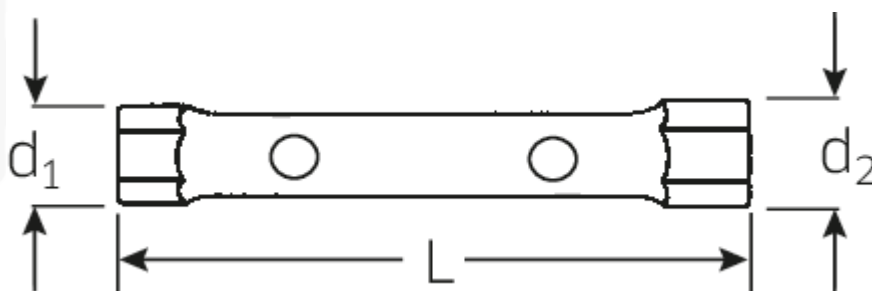

Box spanner

10750

Art.No. **43333641**

GTIN **4018754255047**

Model **10750 36 x 41 Rohrsteckschlüssel**

Label.

Box spanner size 36 x 41mm L.225mm

Features.

- DIN 896 Type B
- made of seamlessly drawn precision steel tubing
- recessed at both ends
- Chrome Alloy Steel, surface polished and chrome plated

Advantages.

DIN 896 Form B

Different lengths of the pivot pin allow variable leverage and adapted amount of torque.

The double socket spanners have two holes for the pivot pins.

The extended shape of the pipe double socket spanner serves as a practical handle and can therefore be used ideally even in narrow, space-limited work spaces.

Robust and durable made of high-quality Chrome-Alloy-Steel

Technical Drawing.

Technical Attributes.

d1	50 mm
d2	56 mm
Length mm (L)	225 mm
Size [mm]	36 x 41 mm

Logistics data.

Length (IFS)	217
Width (IFS)	47
Height (IFS)	47
Length (packed, mm)	218
Width (packed, mm)	108
Height (packed, mm)	53
Volume (packed, mm)	1.247832 dm ³
Code	43333641
Weight (gross, kg)	1,326
Weight PAP (kg)	0,000
Weight PVC (kg)	0,009
GTIN	4018754255047
Country of origin	GERMANY
Region of origin	Nordrhein-Westfalen
WEEE/Electrical Act	nicht ear-pflichtig
Customs tariff no.	82041100
Numbers of content units per order units	2
Weight	648 g