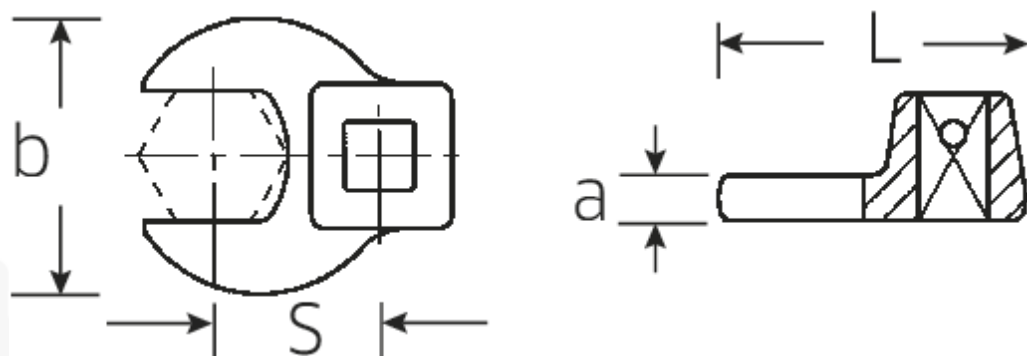

## CROW-FOOT-Schlüssel, zöllig

540a

Art.No. 01500024  
GTIN 4018754173839  
Model 540 A 3/8

**Bezeichnung.** 1/4" CROW-FOOT-Schlüssel SW 3/8" L.25,5mm

**Eigenschaften.**

- Chrome-Alloy-Steel, verchromt
- Achtung! Veränderte Einstellwerte am Drehmomentschlüssel

## Technische Zeichnung.

## Technische Attribute.

a 6,3 mm

## Varianten.

Code	Artikelnr (ERP)	Bezeichnung	GTIN
01500024	540 A 3/8	1/4" CROW-FOOT-Schlüssel SW 3/8" L.25,5mm	4018754173839
02500028	540 A 7/16	3/8" CROW-FOOT-Schlüssel SW 7/16" L.32mm	4018754004621
02500032	540 A 1/2	3/8" CROW-FOOT-Schlüssel SW 1/2" L.34,3mm	4018754004638
02500034	540 A 9/16	3/8" CROW-FOOT-Schlüssel SW 9/16" L.37,7mm	4018754004645
02500036	540 A 5/8	3/8" CROW-FOOT-Schlüssel SW 5/8" L.37,7mm	4018754004652
02500038	540 A 11/16	3/8" CROW-FOOT-Schlüssel SW 11/16" L.42,5mm	4018754004669
02500040	540 A 3/4	3/8" CROW-FOOT-Schlüssel SW 3/4" L.42,5mm	4018754004676
02500042	540 A 13/16	3/8" CROW-FOOT-Schlüssel SW 13/16" L.42,3mm	4018754004683
02500044	540 A 7/8	3/8" CROW-FOOT-Schlüssel SW 7/8" L.44,5mm	4018754004690
02500048	540 A 1	3/8" CROW-FOOT-Schlüssel SW 1" L.47mm	4018754004706
02500050	540 A 1 1/16	3/8" CROW-FOOT-Schlüssel SW 1 1/16" L.47mm	4018754004713