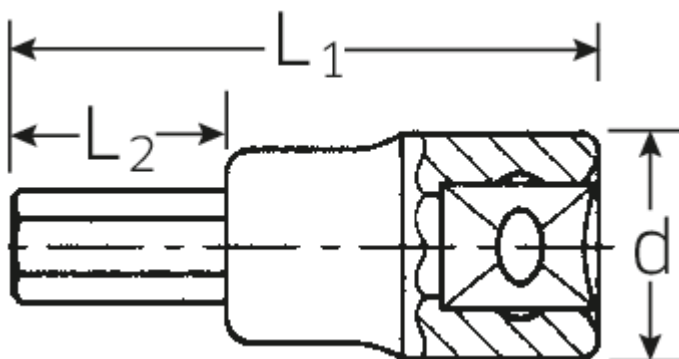

## INHEX socket

54a

Art.No. 03450024  
GTIN 4018754008391  
Model 54 A 3/8

**Label.** INHEX socket 1/2" 3/8" L.60mm

**Features.**

- for hexagon socket head screws
- DIN 7422
- Chrome Alloy Steel, chrome plated

## Technical Drawing.

## Technical Attributes.

<b>Output profile</b>	Hexagon
<b>Output hex outside (inch)</b>	3/8"
<b>Drive square internal (inch)</b>	1/2"
<b>d</b>	22,7 mm
<b>L1</b>	60 mm
<b>L2</b>	22 mm

## Logistics data.

<b>Length (IFS)</b>	60
<b>Width (IFS)</b>	23
<b>Height (IFS)</b>	23
<b>Length (packed, mm)</b>	70
<b>Width (packed, mm)</b>	62
<b>Height (packed, mm)</b>	41
<b>Volume (packed, mm)</b>	0.17794 dm <sup>3</sup>
<b>Code</b>	03450024
<b>Weight (gross, kg)</b>	0,470
<b>Weight PAP (kg)</b>	0,000
<b>Weight PVC (kg)</b>	0,003
<b>GTIN</b>	4018754008391
<b>Country of origin</b>	GERMANY
<b>Region of origin</b>	Nordrhein-Westfalen
<b>WEEE/Electrical Act</b>	nicht ear-pflichtig
<b>Customs tariff no.</b>	82042000
<b>Numbers of content units per order units</b>	5
<b>Weight</b>	90 g