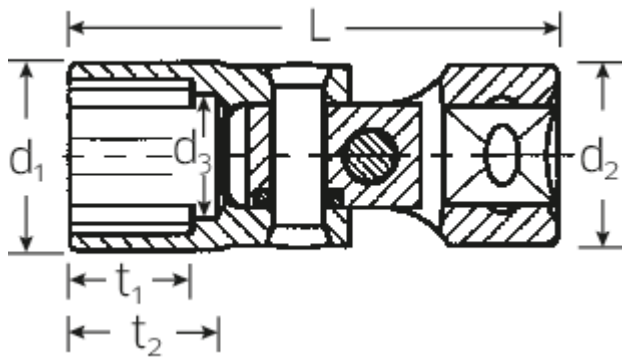

UNIFLEX socket

47a

Art.No. 02440028
GTIN 4018754004416
Model 47 A 7/16

Label. 3/8" UNIFLEX socket size 7/16" L.47,5mm

Features.

- SAE AS 954-E
- HPQ® high performance steel, chrome plated

Advantages.

SAE AS 954-E

High-performance steel, extremely resilient, yet thin-walled and ideal for working in confined spaces.

Technical Drawing.

Technical Attributes.

Output profile	Double hexagon AS-drive
Drive square internal (inch)	3/8"
d1	15,8 mm
d2	17,5 mm
d3	10 mm
Length mm (L)	47,5 mm
Size [inch]	7/16 "
t1	11 mm
t2	14 mm

Logistics data.

Length (IFS)	44
Width (IFS)	19
Height (IFS)	19
Length (packed, mm)	45
Width (packed, mm)	20
Height (packed, mm)	20
Volume (packed, mm)	0.018 dm ³
Code	02440028
Weight (gross, kg)	0,050
Weight PAP (kg)	0,000
Weight PVC (kg)	0,002
GTIN	4018754004416
Country of origin	GERMANY
Region of origin	Nordrhein-Westfalen
WEEE/Electrical Act	nicht ear-pflichtig
Customs tariff no.	82042000
Numbers of content units per order units	1
Weight	50 g