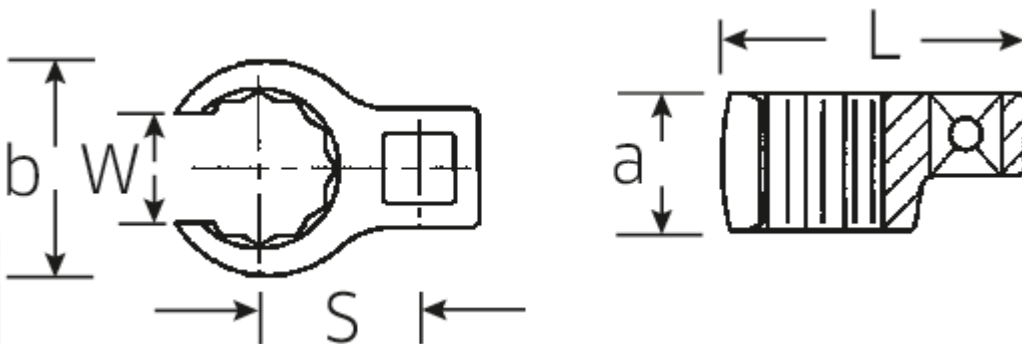

Technical Drawing.

Technical Attributes.

a 22,5 mm

Logistics data.

Length (IFS) 64