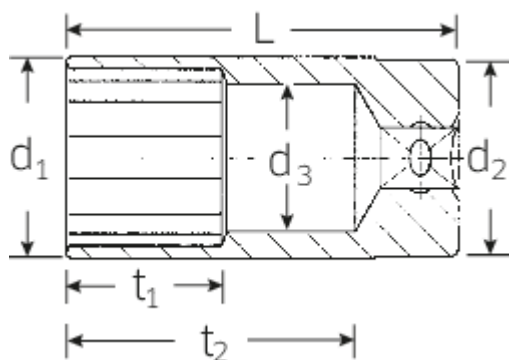

Socket

51

Art.No. **03020016**
GTIN **4018754005604**
Model **51 16**

Label. 1/2" Socket size 16mm L.83mm

Features.

- extra deep
- DIN 3124/ISO 2725-1, DIN EN 3710, DIN EN 3709, ASME B 107.5M
- HPQ® high performance steel, chrome plated

Technical Drawing.

Technical Attributes.

Output profile	Double hexagon AS-drive
Drive square internal (inch)	1/2"
d1	22,4 mm
d2	23,7 mm
d3	15 mm
Length mm (L)	83 mm
Size [mm and Inch]	16
t1	35 mm
t2	64,6 mm

Logistics data.

Length (IFS)	83
Width (IFS)	24
Height (IFS)	24
Length (packed, mm)	120
Width (packed, mm)	85
Height (packed, mm)	50
Volume (packed, mm)	0.51 dm ³
Code	03020016
Weight (gross, kg)	1,360
Weight PAP (kg)	0,000
Weight PVC (kg)	0,009
GTIN	4018754005604
Country of origin	GERMANY
Region of origin	Nordrhein-Westfalen
WEEE/Electrical Act	nicht ear-pflichtig
Customs tariff no.	82042000
Numbers of content units per order units	10
Weight	145 g