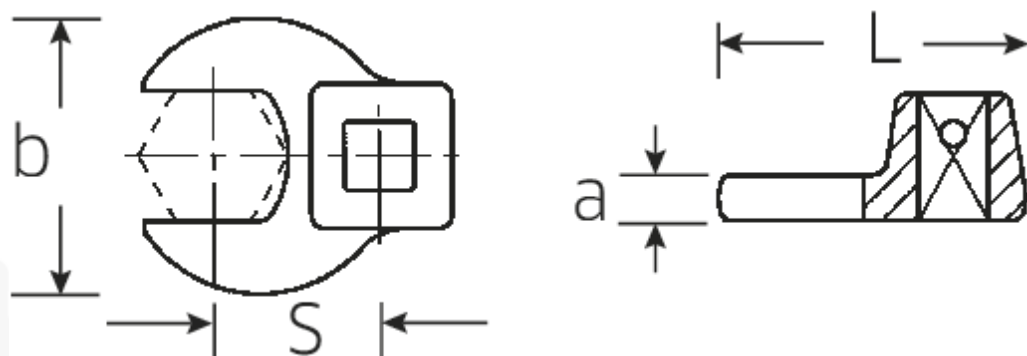

## CROW-FOOT-Schlüssel, zöllig

540a

Art.No. **02500066**  
GTIN **4018754004805**  
Model **540 A 1 5/8**

**Bezeichnung.** 3/8" CROW-FOOT-Schlüssel SW 1 5/8" L.63mm

**Eigenschaften.**

- Chrome-Alloy-Steel, verchromt
- Achtung! Veränderte Einstellwerte am Drehmomentschlüssel

## Technische Zeichnung.

## Technische Attribute.

a 8 mm

## Varianten.

Code	Artikelnr (ERP)	Bezeichnung	GTIN
01500024	540 A 3/8	1/4" CROW-FOOT-Schlüssel SW 3/8" L.25,5mm	4018754173839
02500028	540 A 7/16	3/8" CROW-FOOT-Schlüssel SW 7/16" L.32mm	4018754004621
02500032	540 A 1/2	3/8" CROW-FOOT-Schlüssel SW 1/2" L.34,3mm	4018754004638
02500034	540 A 9/16	3/8" CROW-FOOT-Schlüssel SW 9/16" L.37,7mm	4018754004645
02500036	540 A 5/8	3/8" CROW-FOOT-Schlüssel SW 5/8" L.37,7mm	4018754004652
02500038	540 A 11/16	3/8" CROW-FOOT-Schlüssel SW 11/16" L.42,5mm	4018754004669
02500040	540 A 3/4	3/8" CROW-FOOT-Schlüssel SW 3/4" L.42,5mm	4018754004676
02500042	540 A 13/16	3/8" CROW-FOOT-Schlüssel SW 13/16" L.42,3mm	4018754004683
02500044	540 A 7/8	3/8" CROW-FOOT-Schlüssel SW 7/8" L.44,5mm	4018754004690
02500048	540 A 1	3/8" CROW-FOOT-Schlüssel SW 1" L.47mm	4018754004706
02500050	540 A 1 1/16	3/8" CROW-FOOT-Schlüssel SW 1 1/16" L.47mm	4018754004713