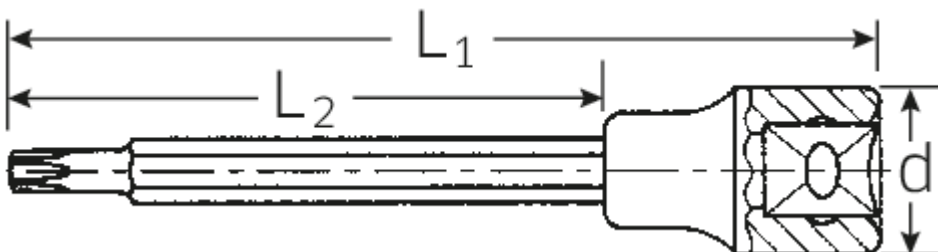

Screwdriver socket

1054TX/2054TX

Art.No. 03131445
GTIN 4018754006830
Model 2054 TX T 45

Label. 1/2" Screwdriver socket L.140mm

- Features.**
- for inside TORX® screws
 - extra long
 - Chrome Alloy Steel, chrome plated

Technical Drawing.

Technical Attributes.

Output profile TORX®

Logistics data.

Length (IFS) 140

Drive square internal (inch)	1/2"	Width (IFS)	23
d	22,7 mm	Height (IFS)	23
Size Output profile	T45	Length (packed, mm)	145
L1	140 mm	Width (packed, mm)	80
L2	102 mm	Height (packed, mm)	24
Length mm (L)	140 mm	Volume (packed, mm)	0.2784 dm ³
		Code	03131445
		Weight (gross, kg)	0,555
		Weight PAP (kg)	0,000
		Weight PVC (kg)	0,008
		GTIN	4018754006830
		Country of origin	GERMANY
		Region of origin	Nordrhein-Westfalen
		WEEE/Electrical Act	nicht ear-pflichtig
		Customs tariff no.	82042000
		Numbers of content units per order units	5
		Weight	111 g