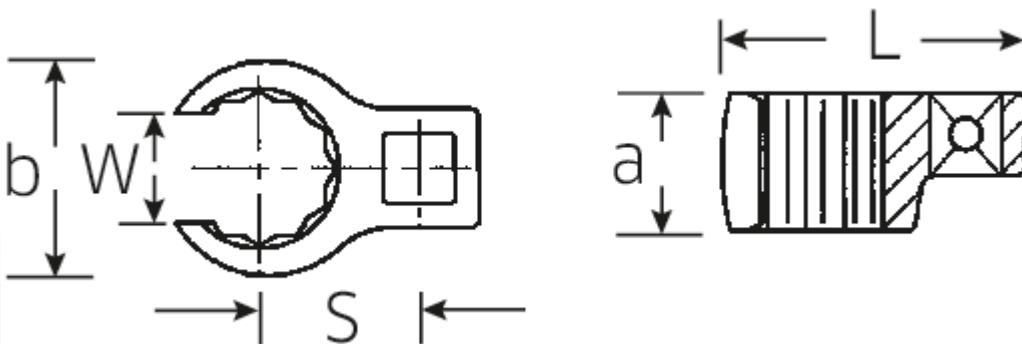

Technical Drawing.

Technical Attributes.

a 24,5 mm

Logistics data.

Length (IFS) 70