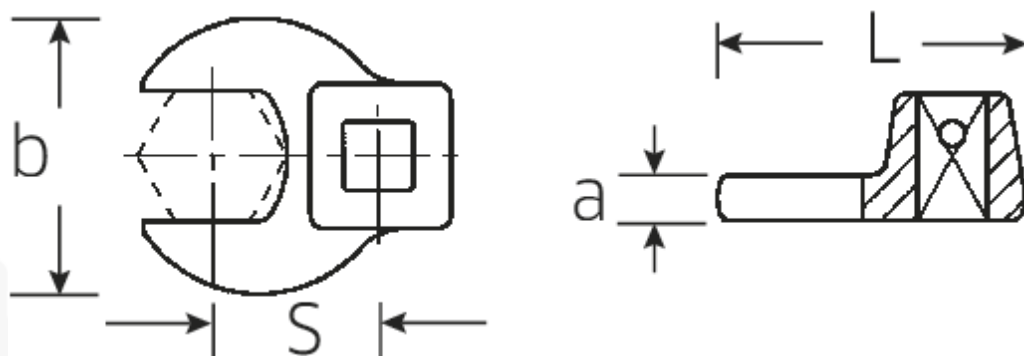

## CROW-FOOT-Schlüssel, metrisch

540

Art.No. 02200014  
GTIN 4018754003518  
Model 540 14

**Bezeichnung.** 3/8" CROW-FOOT-Schlüssel SW 14mm L.37,7mm

**Eigenschaften.**

- Chrome-Alloy-Steel, verchromt
- Achtung! Veränderte Einstellwerte am Drehmomentschlüssel

### Technische Attribute.

a 6,3 mm

## Varianten.

Code	Artikelnr (ERP)	Bezeichnung	GTIN
01200008	540 8	1/4" CROW-FOOT-Schlüssel SW 8mm L.25,5mm	4018754149117
01200009	540 9	1/4" CROW-FOOT-Schlüssel SW 9mm L.25,5mm	4018754149124
01200010	540 10	1/4" CROW-FOOT-Schlüssel SW 10mm L.25,5mm	4018754149131
02200011	540 11	3/8" CROW-FOOT-Schlüssel SW 11mm L.32mm	4018754149414
02200012	540 12	3/8" CROW-FOOT-Schlüssel SW 12mm L.34,3mm	4018754003495
02200013	540 13	3/8" CROW-FOOT-Schlüssel SW 13mm L.34,3mm	4018754003501
02200014	540 14	3/8" CROW-FOOT-Schlüssel SW 14mm L.37,7mm	4018754003518
02200015	540 15	3/8" CROW-FOOT-Schlüssel SW 15mm L.37,7mm	4018754003525
02200016	540 16	3/8" CROW-FOOT-Schlüssel SW 16mm L.37,7mm	4018754003532
02200017	540 17	3/8" CROW-FOOT-Schlüssel SW 17mm L.42,5mm	4018754003549
02200018	540 18	3/8" CROW-FOOT-Schlüssel SW 18mm L.42,5mm	4018754003556
02200019	540 19	3/8" CROW-FOOT-Schlüssel SW 19mm L.42,5mm	4018754003563
02200020	540 20	3/8" CROW-FOOT-Schlüssel SW 20mm L.42,4mm	4018754141067
02200021	540 21	3/8" CROW-FOOT-Schlüssel SW 21mm L.44,5mm	4018754003570
02200022	540 22	3/8" CROW-FOOT-Schlüssel SW 22mm L.44,5mm	4018754003587
02200023	540 23	3/8" CROW-FOOT-Schlüssel SW 23mm L.44,5mm	4018754141074
02200024	540 24	3/8" CROW-FOOT-Schlüssel SW 24mm L.44,4mm	4018754003594