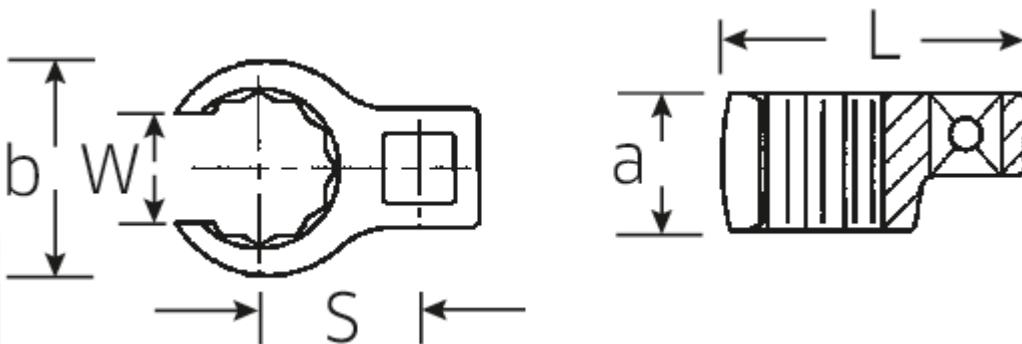

## CROW-RING spanner

440

Art.No. 02190023  
GTIN 4018754141043  
Model 440 23

**Label.** 3/8" CROW-RING spanner size 23mm L.47,5mm

**Features.**

- Chrome Alloy Steel, chrome plated
- Caution! Modified settings on torque wrench <!-- (refer to note on page [170524]) -->

## Technical Drawing.

## Technical Attributes.

a 19,5 mm

## Logistics data.

Length (IFS) 50

<b>Drive square internal (inch)</b>	3/8"	<b>Width (IFS)</b>	50
<b>Width mm (b)</b>	35,7 mm	<b>Height (IFS)</b>	20
<b>Length mm (L)</b>	47,5 mm	<b>Length (packed, mm)</b>	50
<b>S</b>	24,6 mm	<b>Width (packed, mm)</b>	50
<b>Size [mm]</b>	23 mm	<b>Height (packed, mm)</b>	20
<b>W.</b>	17,5 mm	<b>Volume (packed, mm)</b>	0.05 dm3
		<b>Code</b>	02190023
		<b>Weight (gross, kg)</b>	0,071
		<b>Weight PAP (kg)</b>	0,000
		<b>Weight PVC (kg)</b>	0,002
		<b>GTIN</b>	4018754141043
		<b>Country of origin</b>	GERMANY
		<b>Region of origin</b>	Nordrhein-Westfalen
		<b>WEEE/Electrical Act</b>	nicht ear-pflichtig
		<b>Customs tariff no.</b>	82042000
		<b>Numbers of content units per order units</b>	1
		<b>Weight</b>	71 g