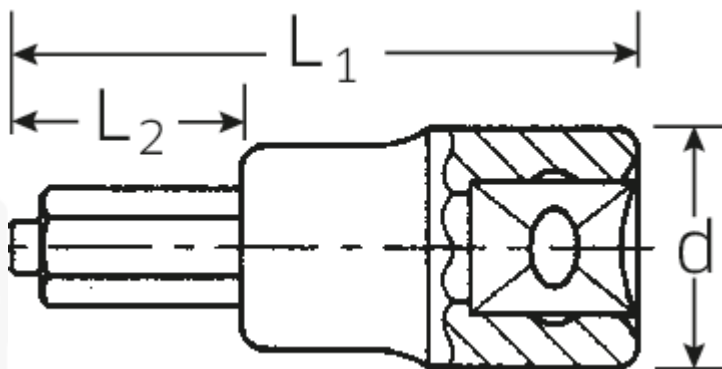

### 54IC

Art.No. **03070014**  
GTIN **4018754006526**  
Model **54 IC 14**

**Label.** INHEX socket 1/2" 14mm L.60mm

**Features.**

- for hexagon socket head screws with guide pin
- Chrome Alloy Steel, chrome plated

## Technical Drawing.

## Technical Attributes.

Output profile	Hex
Output hex. outside (mm)	14 mm
Drive square internal (inch)	1/2"
d	23,7 mm
L1	60 mm
L2	20 mm

## Logistics data.

Length (IFS)	60
Width (IFS)	24
Height (IFS)	24
Length (packed, mm)	90
Width (packed, mm)	90
Height (packed, mm)	24
Volume (packed, mm)	0.1944 dm <sup>3</sup>
Code	03070014
Weight (gross, kg)	0,655
Weight PAP (kg)	0,000
Weight PVC (kg)	0,006
GTIN	4018754006526
Country of origin	GERMANY
Region of origin	Nordrhein-Westfalen
WEEE/Electrical Act	nicht ear-pflichtig
Customs tariff no.	82042000
Numbers of content units per order units	5
Weight	131 g