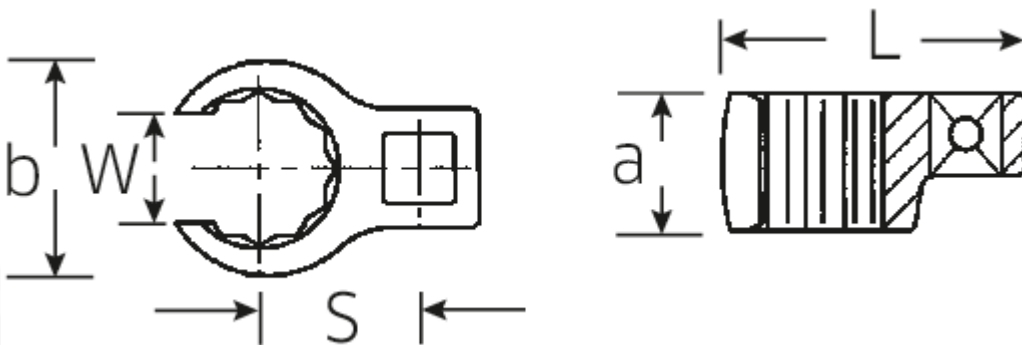

## CROW-RING spanner

440a

Art.No. 03490052  
GTIN 4018754008445  
Model 440 A 1 1/8

**Label.** 1/2" CROW-RING spanner size 1 1/8" L.56,8mm

**Features.**

- Chrome Alloy Steel, chrome plated
- Caution! Modified settings on torque wrench

## Technical Drawing.

## Technical Attributes.

a 22,5 mm

03490064	440 A 1 1/2	1/2" CROW-RING spanner size 1 1/2" L.68,1mm	4018754008490
03490065	440 A 1 9/16	1/2" CROW-RING spanner size 1 9/16" L.70,1mm	4018754008506
03490066	440 A 1 5/8	1/2" CROW-RING spanner size 1 5/8" L.71,8mm	4018754008513
03490068	440 A 1 3/4	1/2" CROW-RING spanner size 1 3/4" L.75,6mm	4018754008520
03490069	440 A 1 13/16	1/2" CROW-RING spanner size 1 13/16" L.77,7mm	4018754008537
03490072	440 A 2	1/2" CROW-RING spanner size 2" L.83,2mm	4018754008544
03490076	440 A 2 1/4	1/2" CROW-RING spanner size 2 1/4" L.91,2mm	4018754008551
03490077	440 A 2 5/16	1/2" CROW-RING spanner size 2 5/16" L.93,3mm	4018754008568
03490078	440 A 2 3/8	1/2" CROW-RING spanner size 2 3/8" L.95,2mm	4018754008575