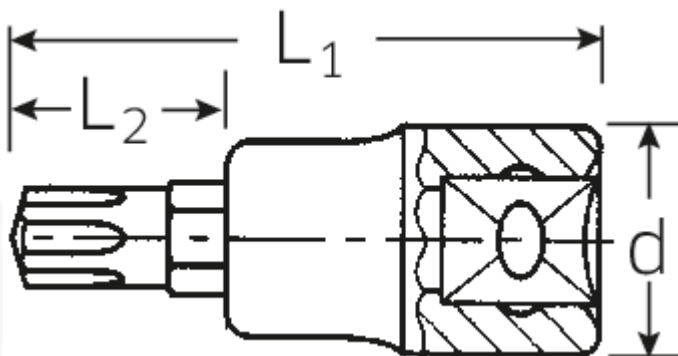

Screwdriver socket

54CV

Art.No. **03090006**
GTIN **4018754006588**
Model **54 CV M 6**

Label. 1/2" Screwdriver socket Ribe-CV® L.60mm

Features.

- for spline socket head screws (Ribe-CV®)
- Chrome Alloy Steel, chrome plated

Technical Drawing.

Technical Attributes.

Drive square internal (inch)	1/2"
d	22,7 mm
Size Output profile	M6
L1	60 mm
L2	22 mm

Logistics data.

Length (IFS)	61
Width (IFS)	23
Height (IFS)	23
Length (packed, mm)	90
Width (packed, mm)	90
Height (packed, mm)	23
Volume (packed, mm)	0.1863 dm ³
Code	03090006
Weight (gross, kg)	0,359
Weight PAP (kg)	0,000
Weight PVC (kg)	0,006
GTIN	4018754006588
Country of origin	GERMANY
Region of origin	Nordrhein-Westfalen
WEEE/Electrical Act	nicht ear-pflichtig
Customs tariff no.	82042000
Numbers of content units per order units	5
Weight	71 g

Variants.

Code	Article number (ERP)	Article description (Autom._)	GTIN
03090005	54 CV M 5	1/2" Screwdriver socket Ribe-CV® L.60mm	4018754006571
03090006	54 CV M 6	1/2" Screwdriver socket Ribe-CV® L.60mm	4018754006588
03090007	54 CV M 7	1/2" Screwdriver socket Ribe-CV® L.60mm	4018754108596
03090008	54 CV M 8	1/2" Screwdriver socket Ribe-CV® L.60mm	4018754006595
03090009	54 CV M 9	1/2" Screwdriver socket Ribe-CV® L.60mm	4018754108602
03090010	54 CV M 10	1/2" Screwdriver socket Ribe-CV® L.60mm	4018754006601
03090012	54 CV M 12	1/2" Screwdriver socket Ribe-CV® L.60mm	4018754006618
03090013	54 CV M 13	1/2" Screwdriver socket Ribe-CV® L.60mm	4018754108619
03090014	54 CV M 14	1/2" Screwdriver socket Ribe-CV® L.60mm	4018754006625
03090016	54 CV M 16	1/2" Screwdriver socket Ribe-CV® L.63mm	4018754006632