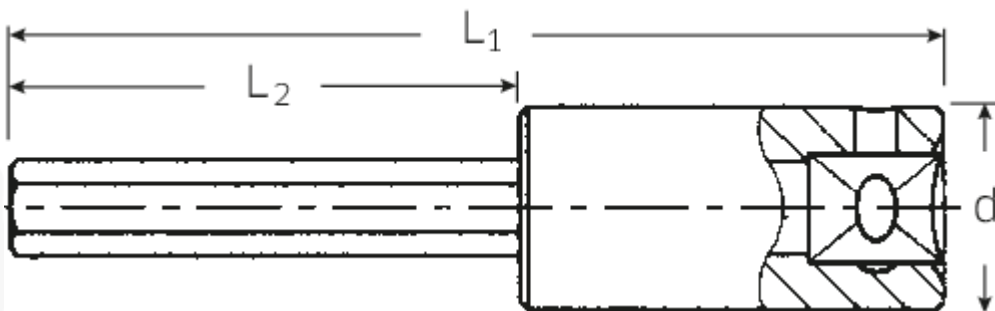

INHEX socket

44a

Art.No. **01450009**
GTIN **4018754126927**
Model **44 A 9/64**

Label. INHEX socket 1/4" 9/64" L.55mm

Features.

- for socket head screws
- DIN 7422
- Chrome Alloy Steel, chrome plated

Advantages.

Technical Attributes.

Output profile	Hexagon
Output hex outside (inch)	9/64"
Drive square internal (inch)	1/4"
d	10,7 mm
L1	55 mm
L2	30 mm

Logistics data.

Length (IFS)	55
Width (IFS)	11
Height (IFS)	11
Length (packed, mm)	100
Width (packed, mm)	60
Height (packed, mm)	11
Volume (packed, mm)	0.066 dm ³
Code	01450009
Weight (gross, kg)	0,070
Weight PAP (kg)	0,000
Weight PVC (kg)	0,003
GTIN	4018754126927
Country of origin	GERMANY
Region of origin	Nordrhein-Westfalen
WEEE/Electrical Act	nicht ear-pflichtig
Customs tariff no.	82042000
Numbers of content units per order units	5
Weight	13 g