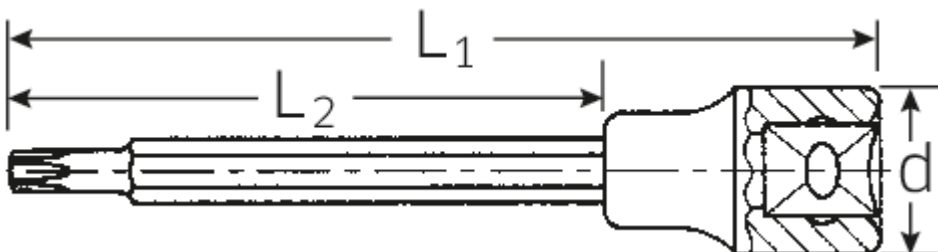

Technical Drawing.

Technical Attributes.

Output profile TORX®

Logistics data.

Length (IFS) 140