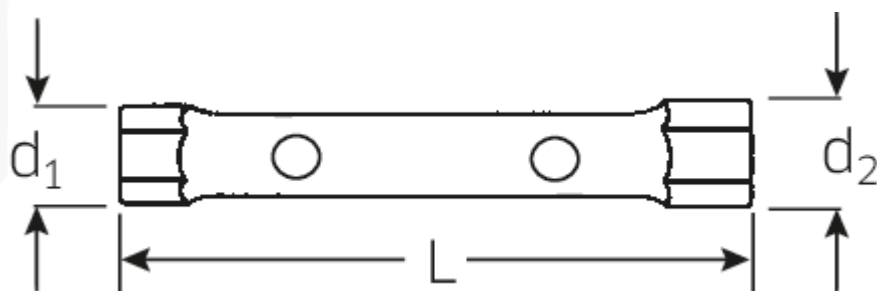

### Features.

- DIN 896 Type B
- made of seamlessly drawn precision steel tubing
- recessed at both ends
- Chrome Alloy Steel, surface polished and chrome plated

### DIN 896 Form B

Different lengths of the pivot pin allow variable leverage and adapted amount of torque.

The double socket spanners have two holes for the pivot pins.

The extended shape of the pipe double socket spanner serves as a practical handle and can therefore be used ideally even in narrow, space-limited work spaces.

## Technical Drawing.

## Technical Attributes.

<b>d1</b>	10,5 mm
<b>d2</b>	11,5 mm
<b>Length mm (L)</b>	110 mm
<b>Size [mm]</b>	6 x 7 mm