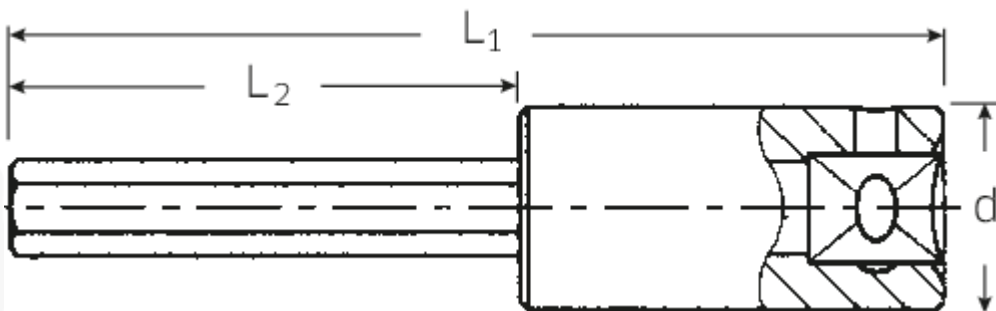

INHEX socket

44a

Art.No. **01450010**
GTIN **4018754001446**
Model **44 A 5/32**

Label. INHEX socket 1/4" 5/32" L.55mm

Features.

- for socket head screws
- DIN 7422
- Chrome Alloy Steel, chrome plated

Advantages.

Technical Attributes.

Output profile	Hexagon
Output hex outside (inch)	5/32"
Drive square internal (inch)	1/4"
d	10,7 mm
L1	55 mm
L2	30 mm

Logistics data.

Length (IFS)	55
Width (IFS)	11
Height (IFS)	11
Length (packed, mm)	100
Width (packed, mm)	60
Height (packed, mm)	11
Volume (packed, mm)	0.066 dm ³
Code	01450010
Weight (gross, kg)	0,076
Weight PAP (kg)	0,000
Weight PVC (kg)	0,003
GTIN	4018754001446
Country of origin	GERMANY
Region of origin	Nordrhein-Westfalen
WEEE/Electrical Act	nicht ear-pflichtig
Customs tariff no.	82042000
Numbers of content units per order units	5
Weight	14 g