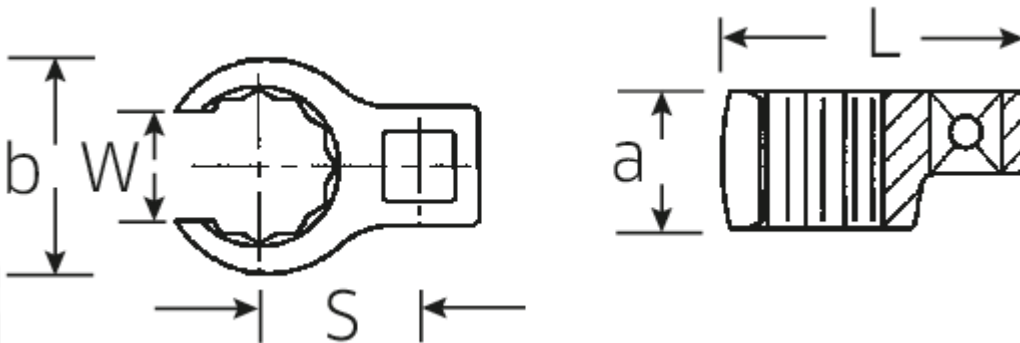

Technical Drawing.

Technical Attributes.

a 14 mm

Logistics data.

Length (IFS) 31