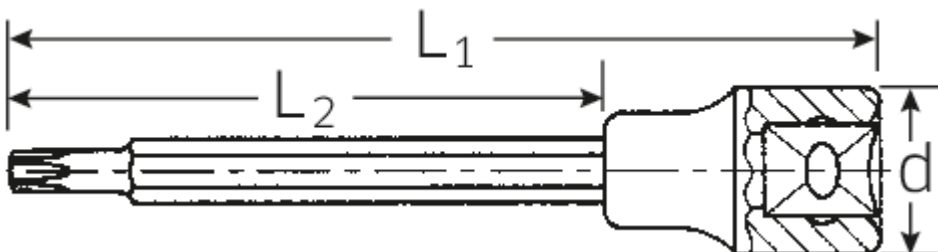

Screwdriver socket

1054TX/2054TX

Art.No. 03131070
GTIN 4018754006786
Model 1054 TX T 70

Label. 1/2" Screwdriver socket L.107mm

- Features.**
- for inside TORX® screws
 - extra long
 - Chrome Alloy Steel, chrome plated

Technical Drawing.

Technical Attributes.

Output profile TORX®

Logistics data.

Length (IFS) 107

Drive square internal (inch)	1/2"	Width (IFS)	24
d	23,7 mm	Height (IFS)	24
Size Output profile	T70	Length (packed, mm)	140
L1	107 mm	Width (packed, mm)	60
L2	67 mm	Height (packed, mm)	40
Length mm (L)	107 mm	Volume (packed, mm)	0.336 dm ³
		Code	03131070
		Weight (gross, kg)	1,005
		Weight PAP (kg)	0,000
		Weight PVC (kg)	0,007
		GTIN	4018754006786
		Country of origin	GERMANY
		Region of origin	Nordrhein-Westfalen
		WEEE/Electrical Act	nicht ear-pflichtig
		Customs tariff no.	82042000
		Numbers of content units per order units	5
		Weight	201 g