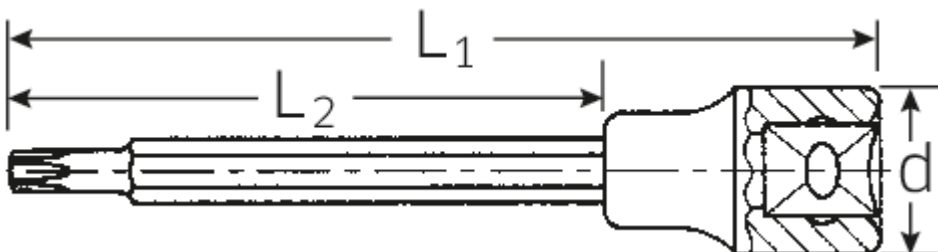

Screwdriver socket

1054TX/2054TX

Art.No. 03131230
GTIN 4018754006793
Model 1054 TX T 30

Label. 1/2" Screwdriver socket L.120mm

- Features.**
- for inside TORX® screws
 - extra long
 - Chrome Alloy Steel, chrome plated

Technical Drawing.

Technical Attributes.

Output profile TORX®

Logistics data.

Length (IFS) 120

Drive square internal (inch)	1/2"	Width (IFS)	23
d	22,7 mm	Height (IFS)	23
Size Output profile	T30	Length (packed, mm)	140
L1	120 mm	Width (packed, mm)	60
L2	82 mm	Height (packed, mm)	40
Length mm (L)	120 mm	Volume (packed, mm)	0.336 dm ³
		Code	03131230
		Weight (gross, kg)	0,495
		Weight PAP (kg)	0,000
		Weight PVC (kg)	0,004
		GTIN	4018754006793
		Country of origin	GERMANY
		Region of origin	Nordrhein-Westfalen
		WEEE/Electrical Act	nicht ear-pflichtig
		Customs tariff no.	82042000
		Numbers of content units per order units	5
		Weight	99 g