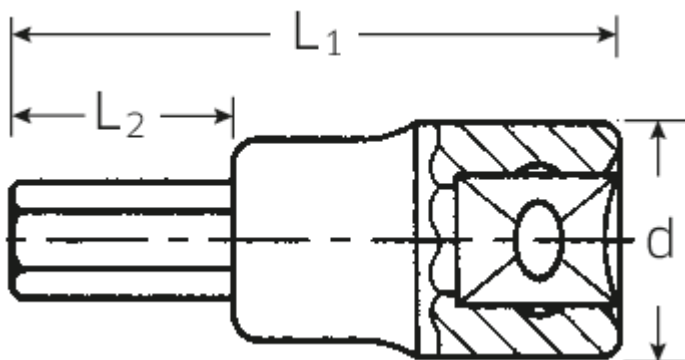

Technical Drawing.